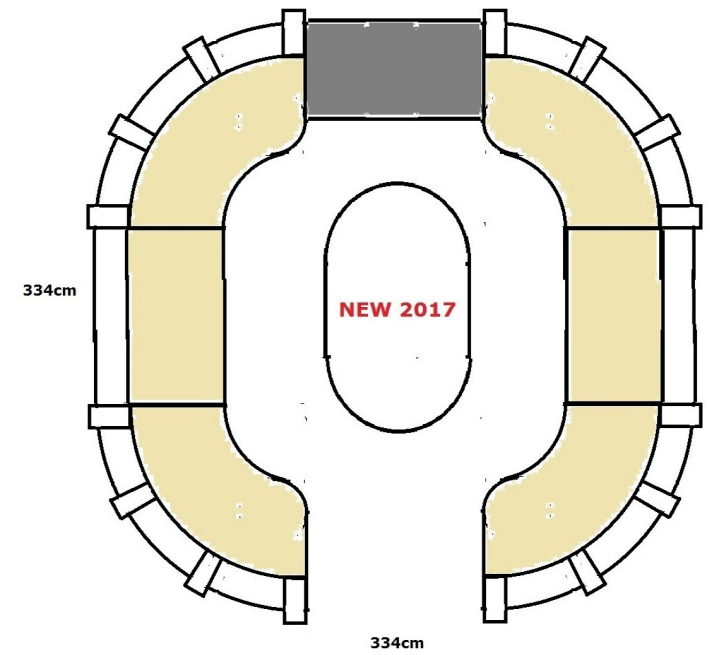

Wheelbench

Rotating Seater

Rotating Lounger

Oval House

Summerhouse

Deluxe

Grand Deluxe

**Garden Building Seating Plan**